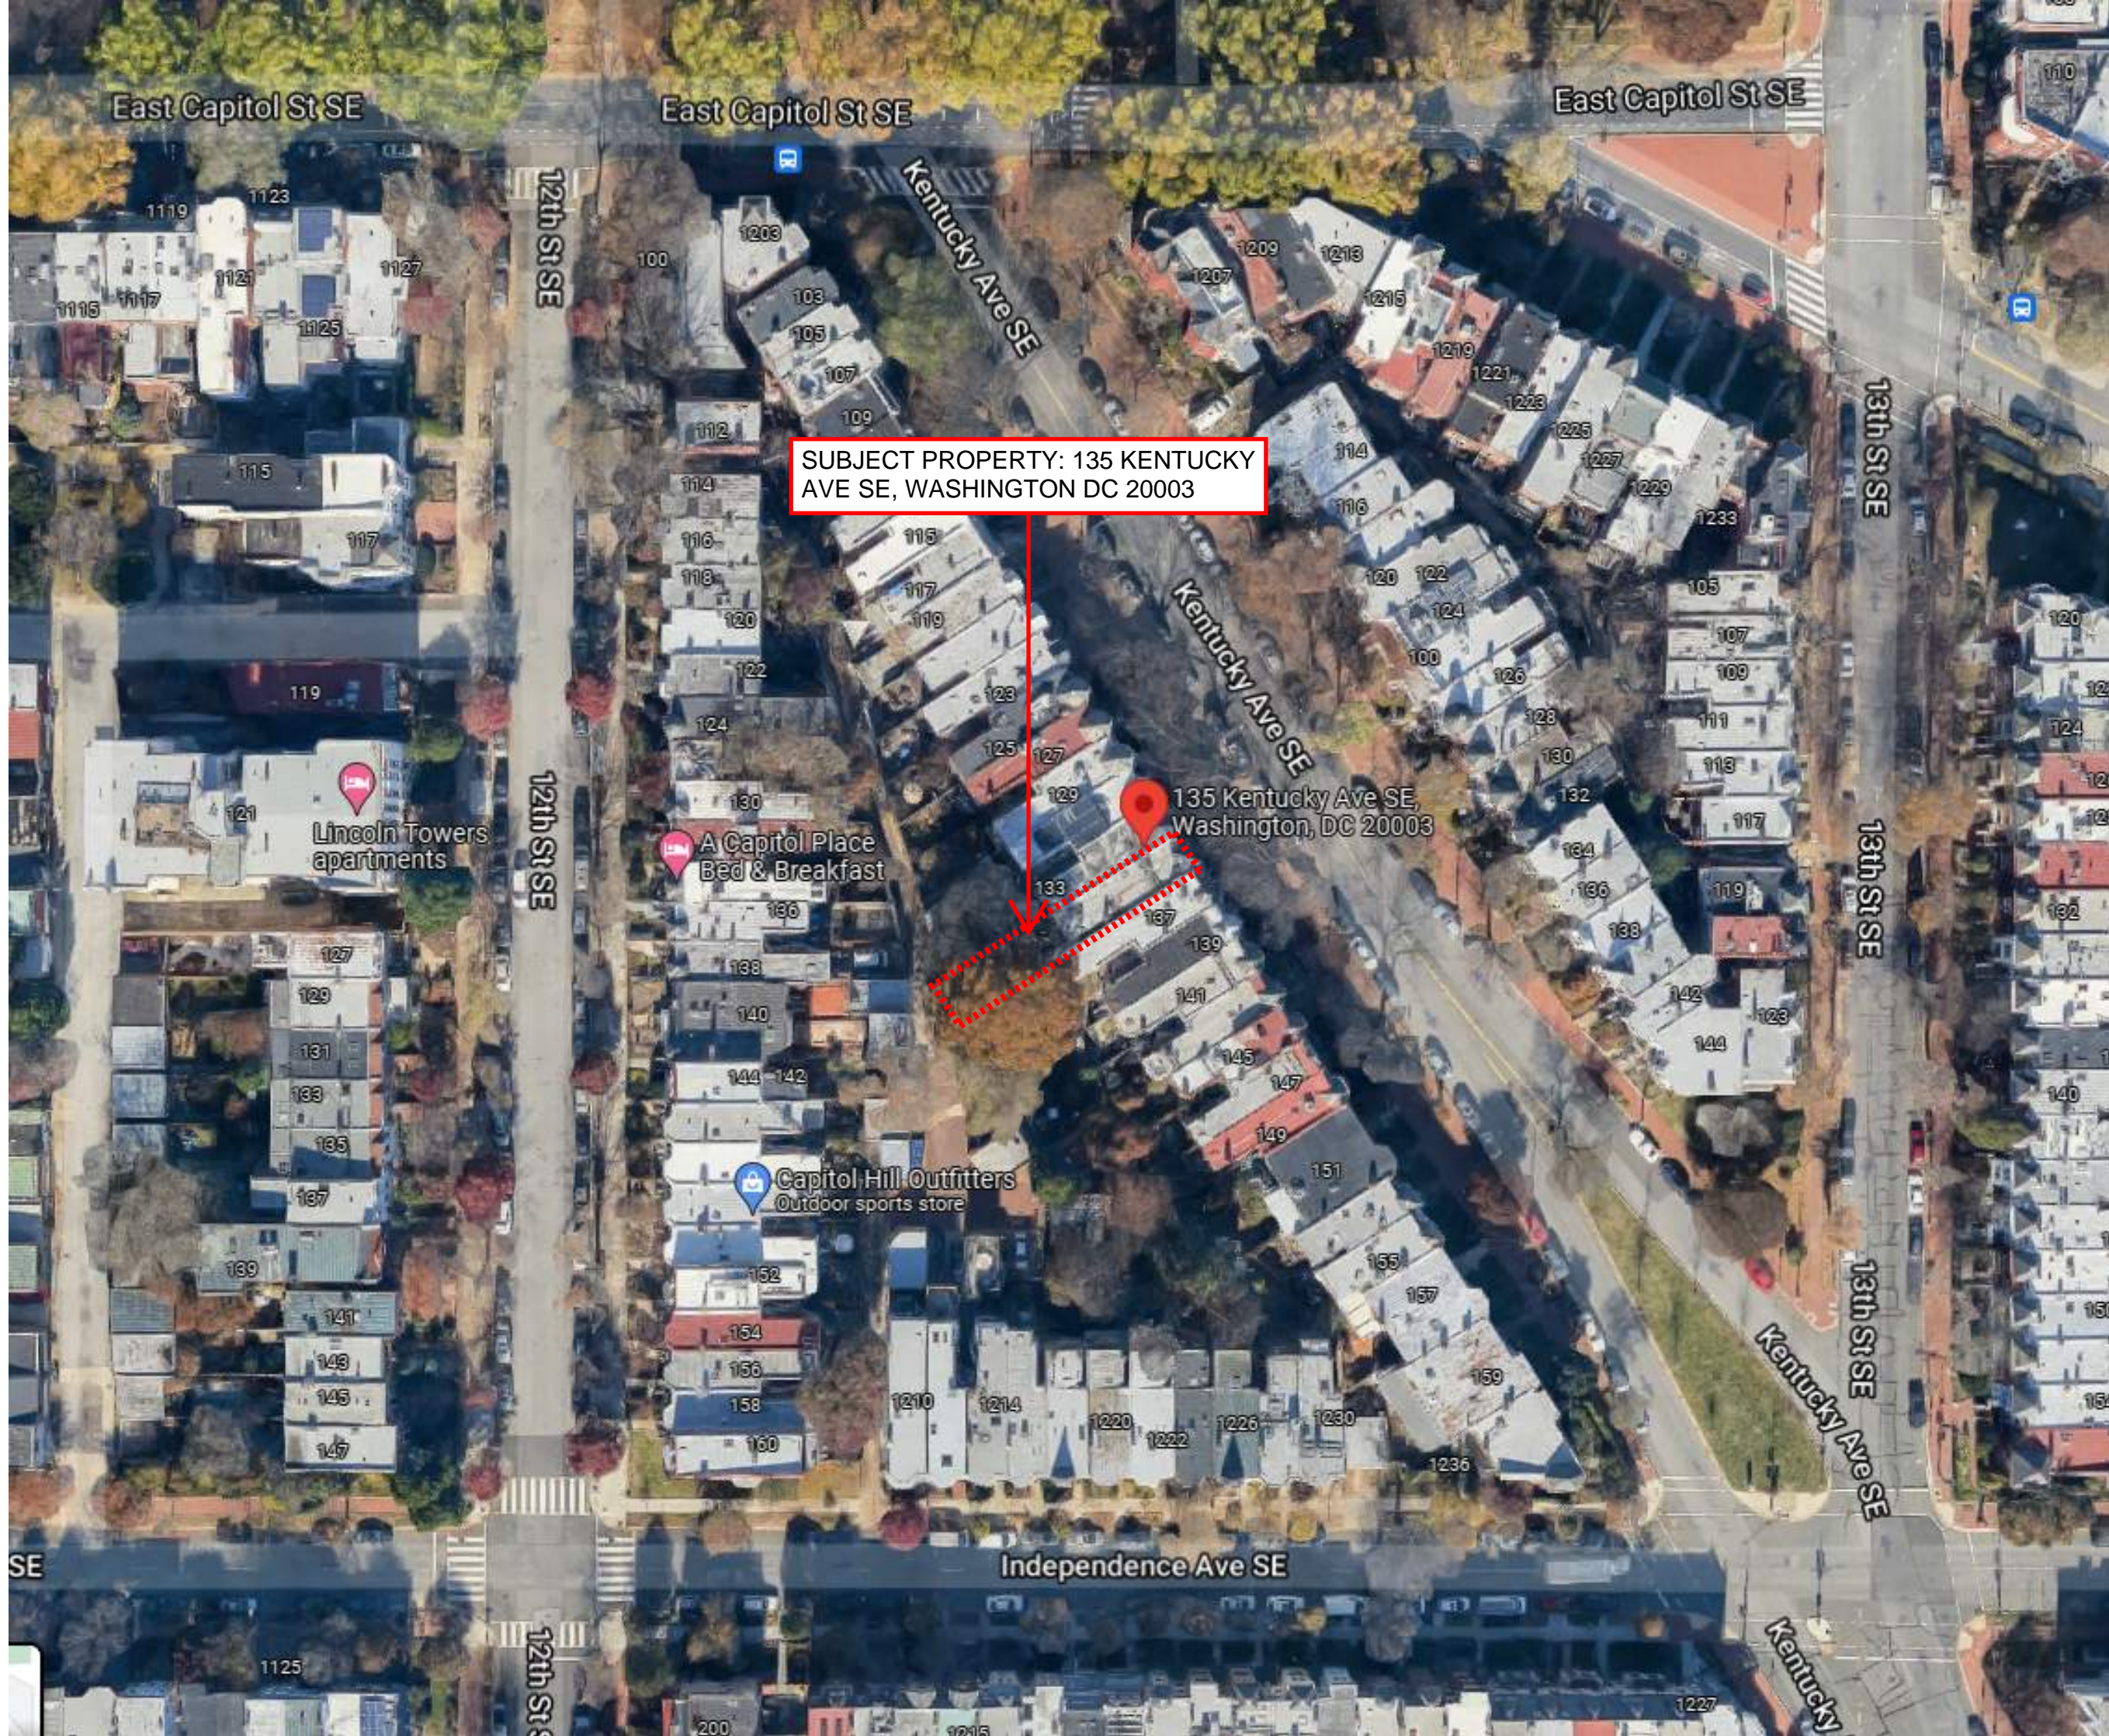

SUBJECT PROPERTY: 135 KENTUCKY AVE SE, WASHINGTON DC 20003

RF-1

Sq. 1014

Sq. 1013

RES0299

RES0701

SUBJECT PROPERTY: 135 KENTUCKY AVE SE, WASHINGTON DC 20003

135 Kentucky Ave SE, Washington, DC 20003

Lincoln Towers apartments

A Capitol Place Bed & Breakfast

Capitol Hill Outfitters Outdoor sports store

135 KENTUCKY AVE SE

SUBJECT PROPERTY: 135 KENTUCKY AVE SE, WASHINGTON DC 20003

135 KENTUCKY AVE SE

137 KENTUCKY AVE SE

SUBJECT PROPERTY: 135 KENTUCKY AVE SE, WASHINGTON DC 20003

133 KENTUCKY AVE SE

REAR OF SUBJECT PROPERTY:
EXISTING HOUSE

REAR OF SUBJECT PROPERTY:
EXISTING GARAGE

SUBJECT PROPERTY: 135 KENTUCKY
AVE SE, WASHINGTON DC 20003